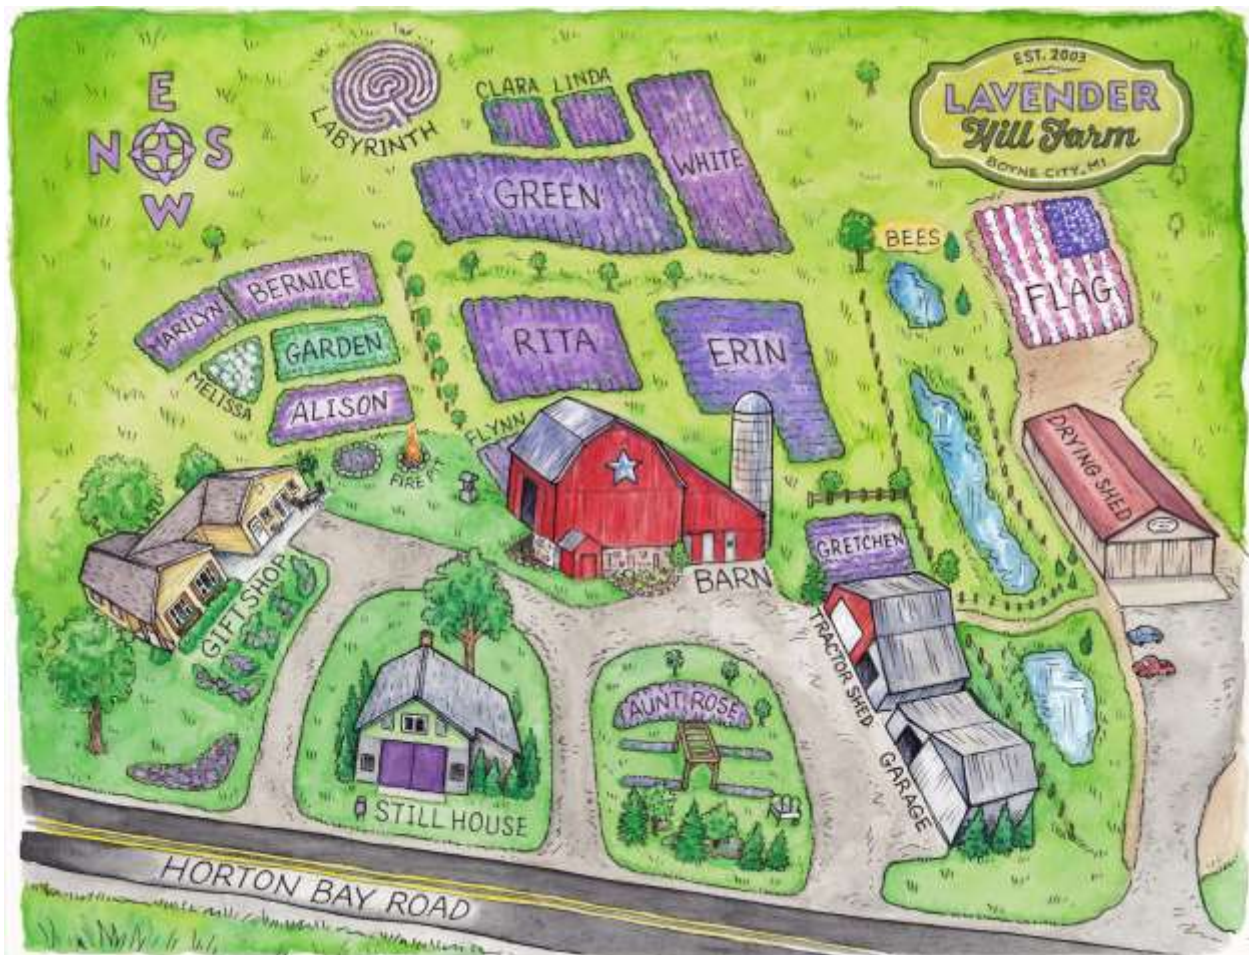

## Parking Instructions

Please park at our Drying Shed Parking Lot located South of our Gift Shop and Events Barn. Golf cart shuttles will be provided. Guest drop off and handicap parking is available in the Horseshoe Driveway.